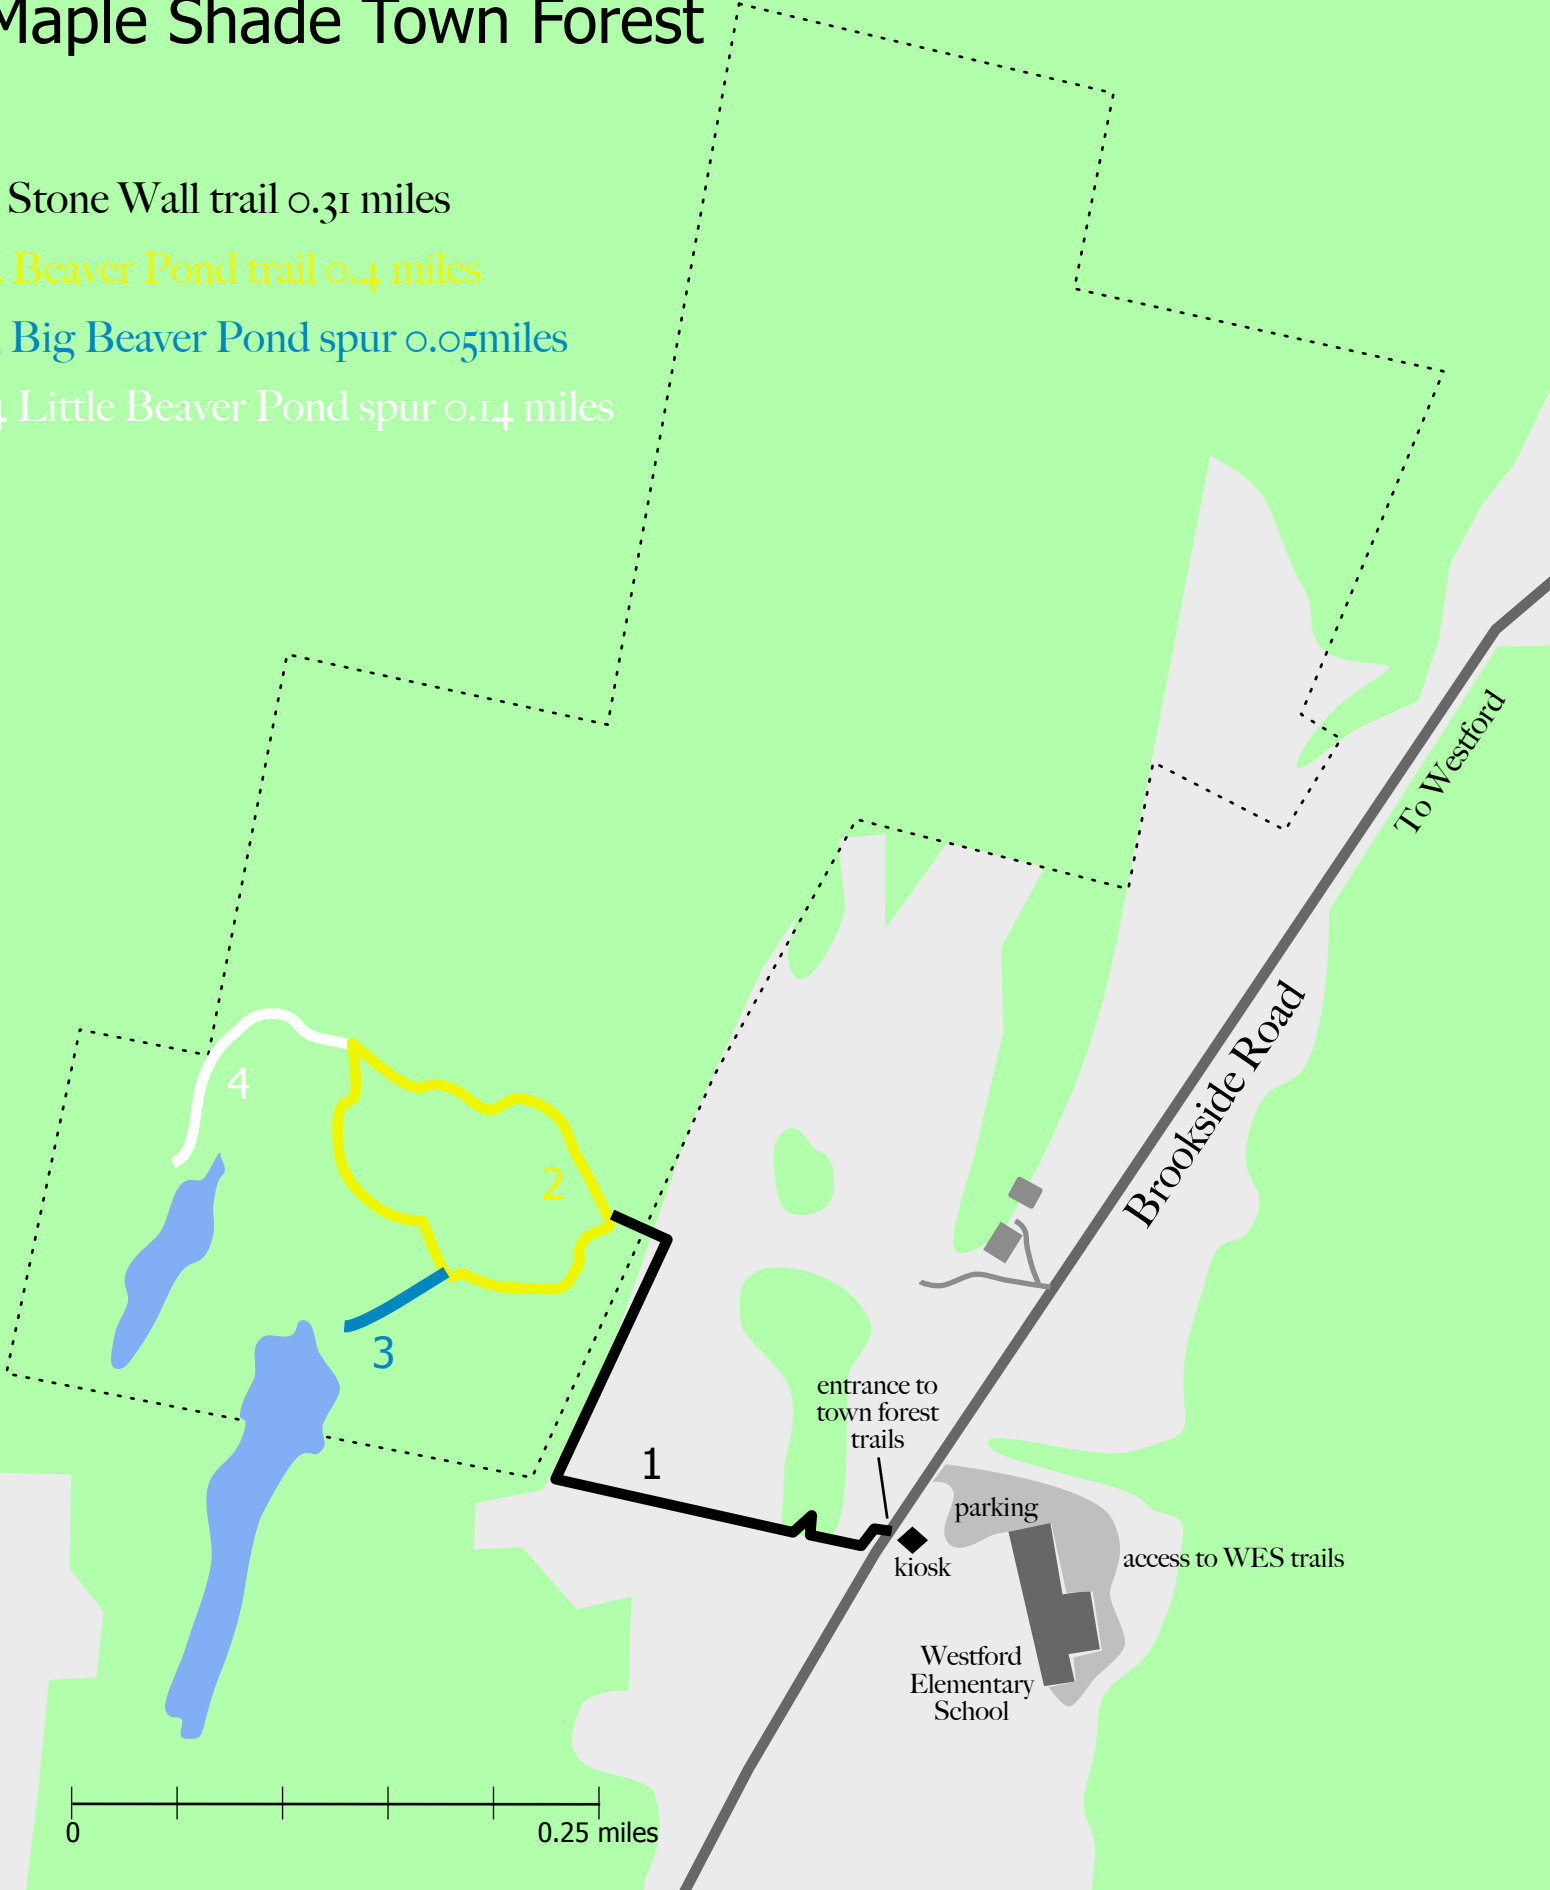

# Westford Town Trails

## Maple Shade Town Forest

- 1 Stone Wall trail 0.31 miles
- 2 Beaver Pond trail 0.4 miles
- 3 Big Beaver Pond spur 0.05 miles
- 4 Little Beaver Pond spur 0.14 miles

0 0.25 miles