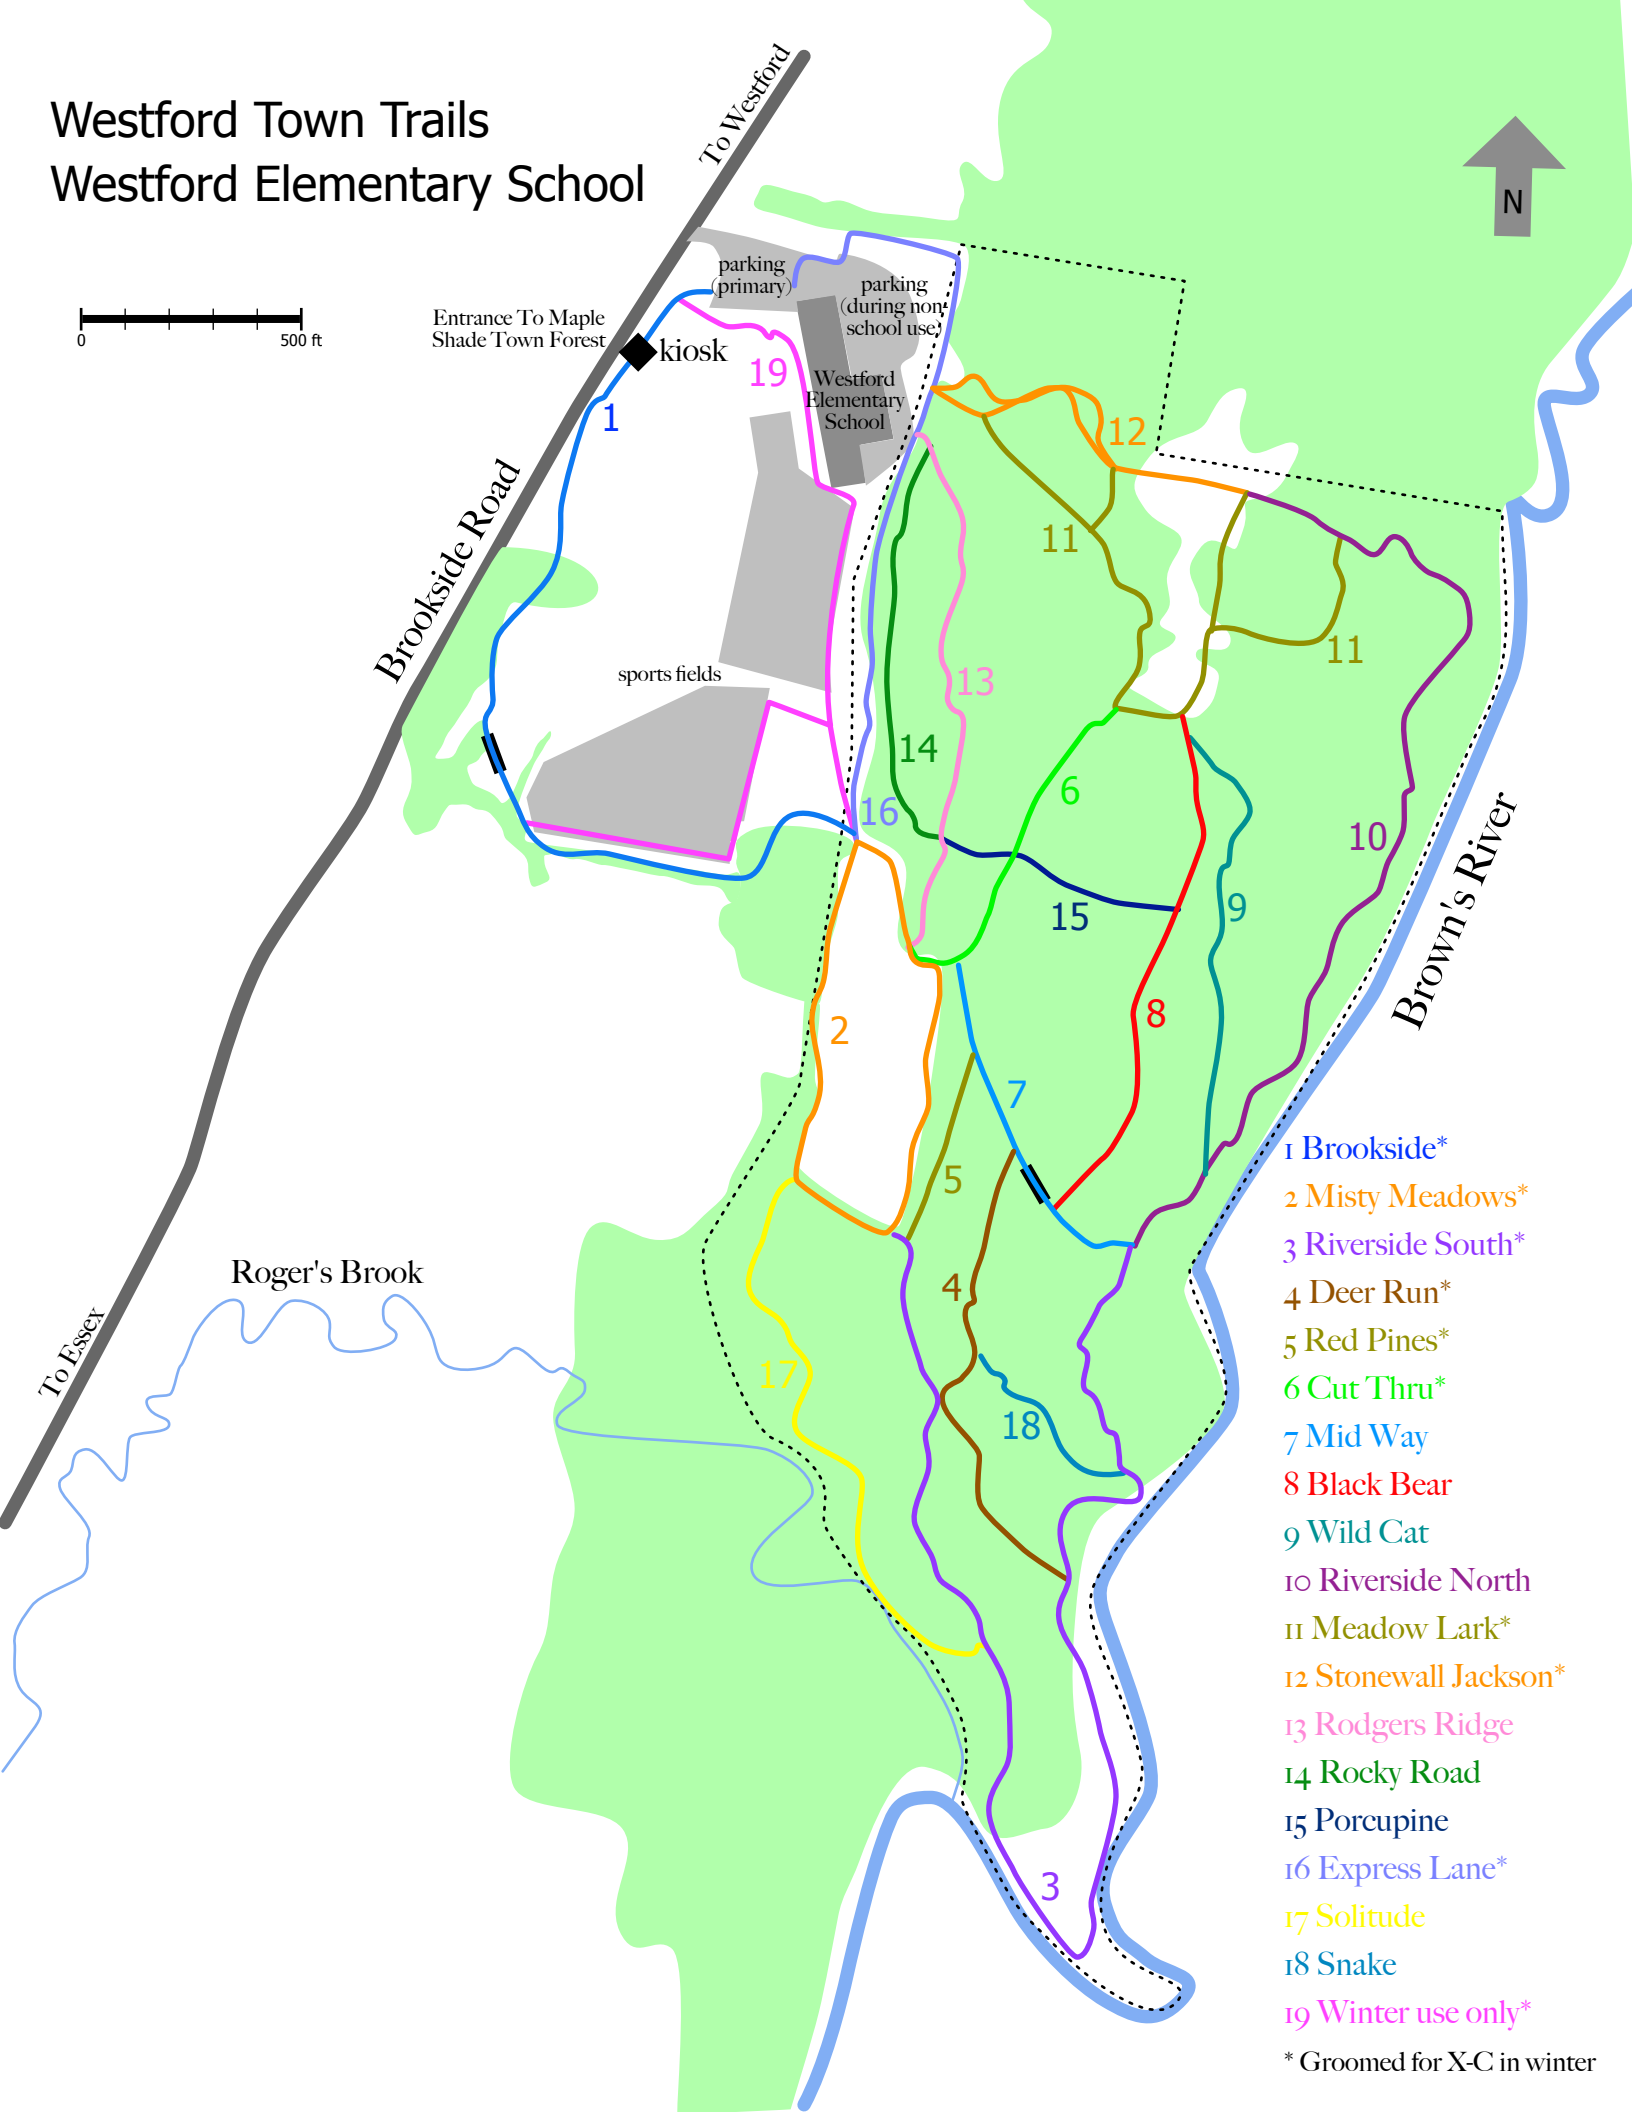

# Westford Town Trails

## Westford Elementary School

Entrance To Maple Shade Town Forest

parking (primary)

parking (during non-school use)

Westford Elementary School

kiosk

Brookside Road

sports fields

Brown's River

Roger's Brook

To Esser

To Westford

- 1 Brookside\*
- 2 Misty Meadows\*
- 3 Riverside South\*
- 4 Deer Run\*
- 5 Red Pines\*
- 6 Cut Thru\*
- 7 Mid Way
- 8 Black Bear
- 9 Wild Cat
- 10 Riverside North
- 11 Meadow Lark\*
- 12 Stonewall Jackson\*
- 13 Rodgers Ridge
- 14 Rocky Road
- 15 Porcupine
- 16 Express Lane\*
- 17 Solitude
- 18 Snake
- 19 Winter use only\*