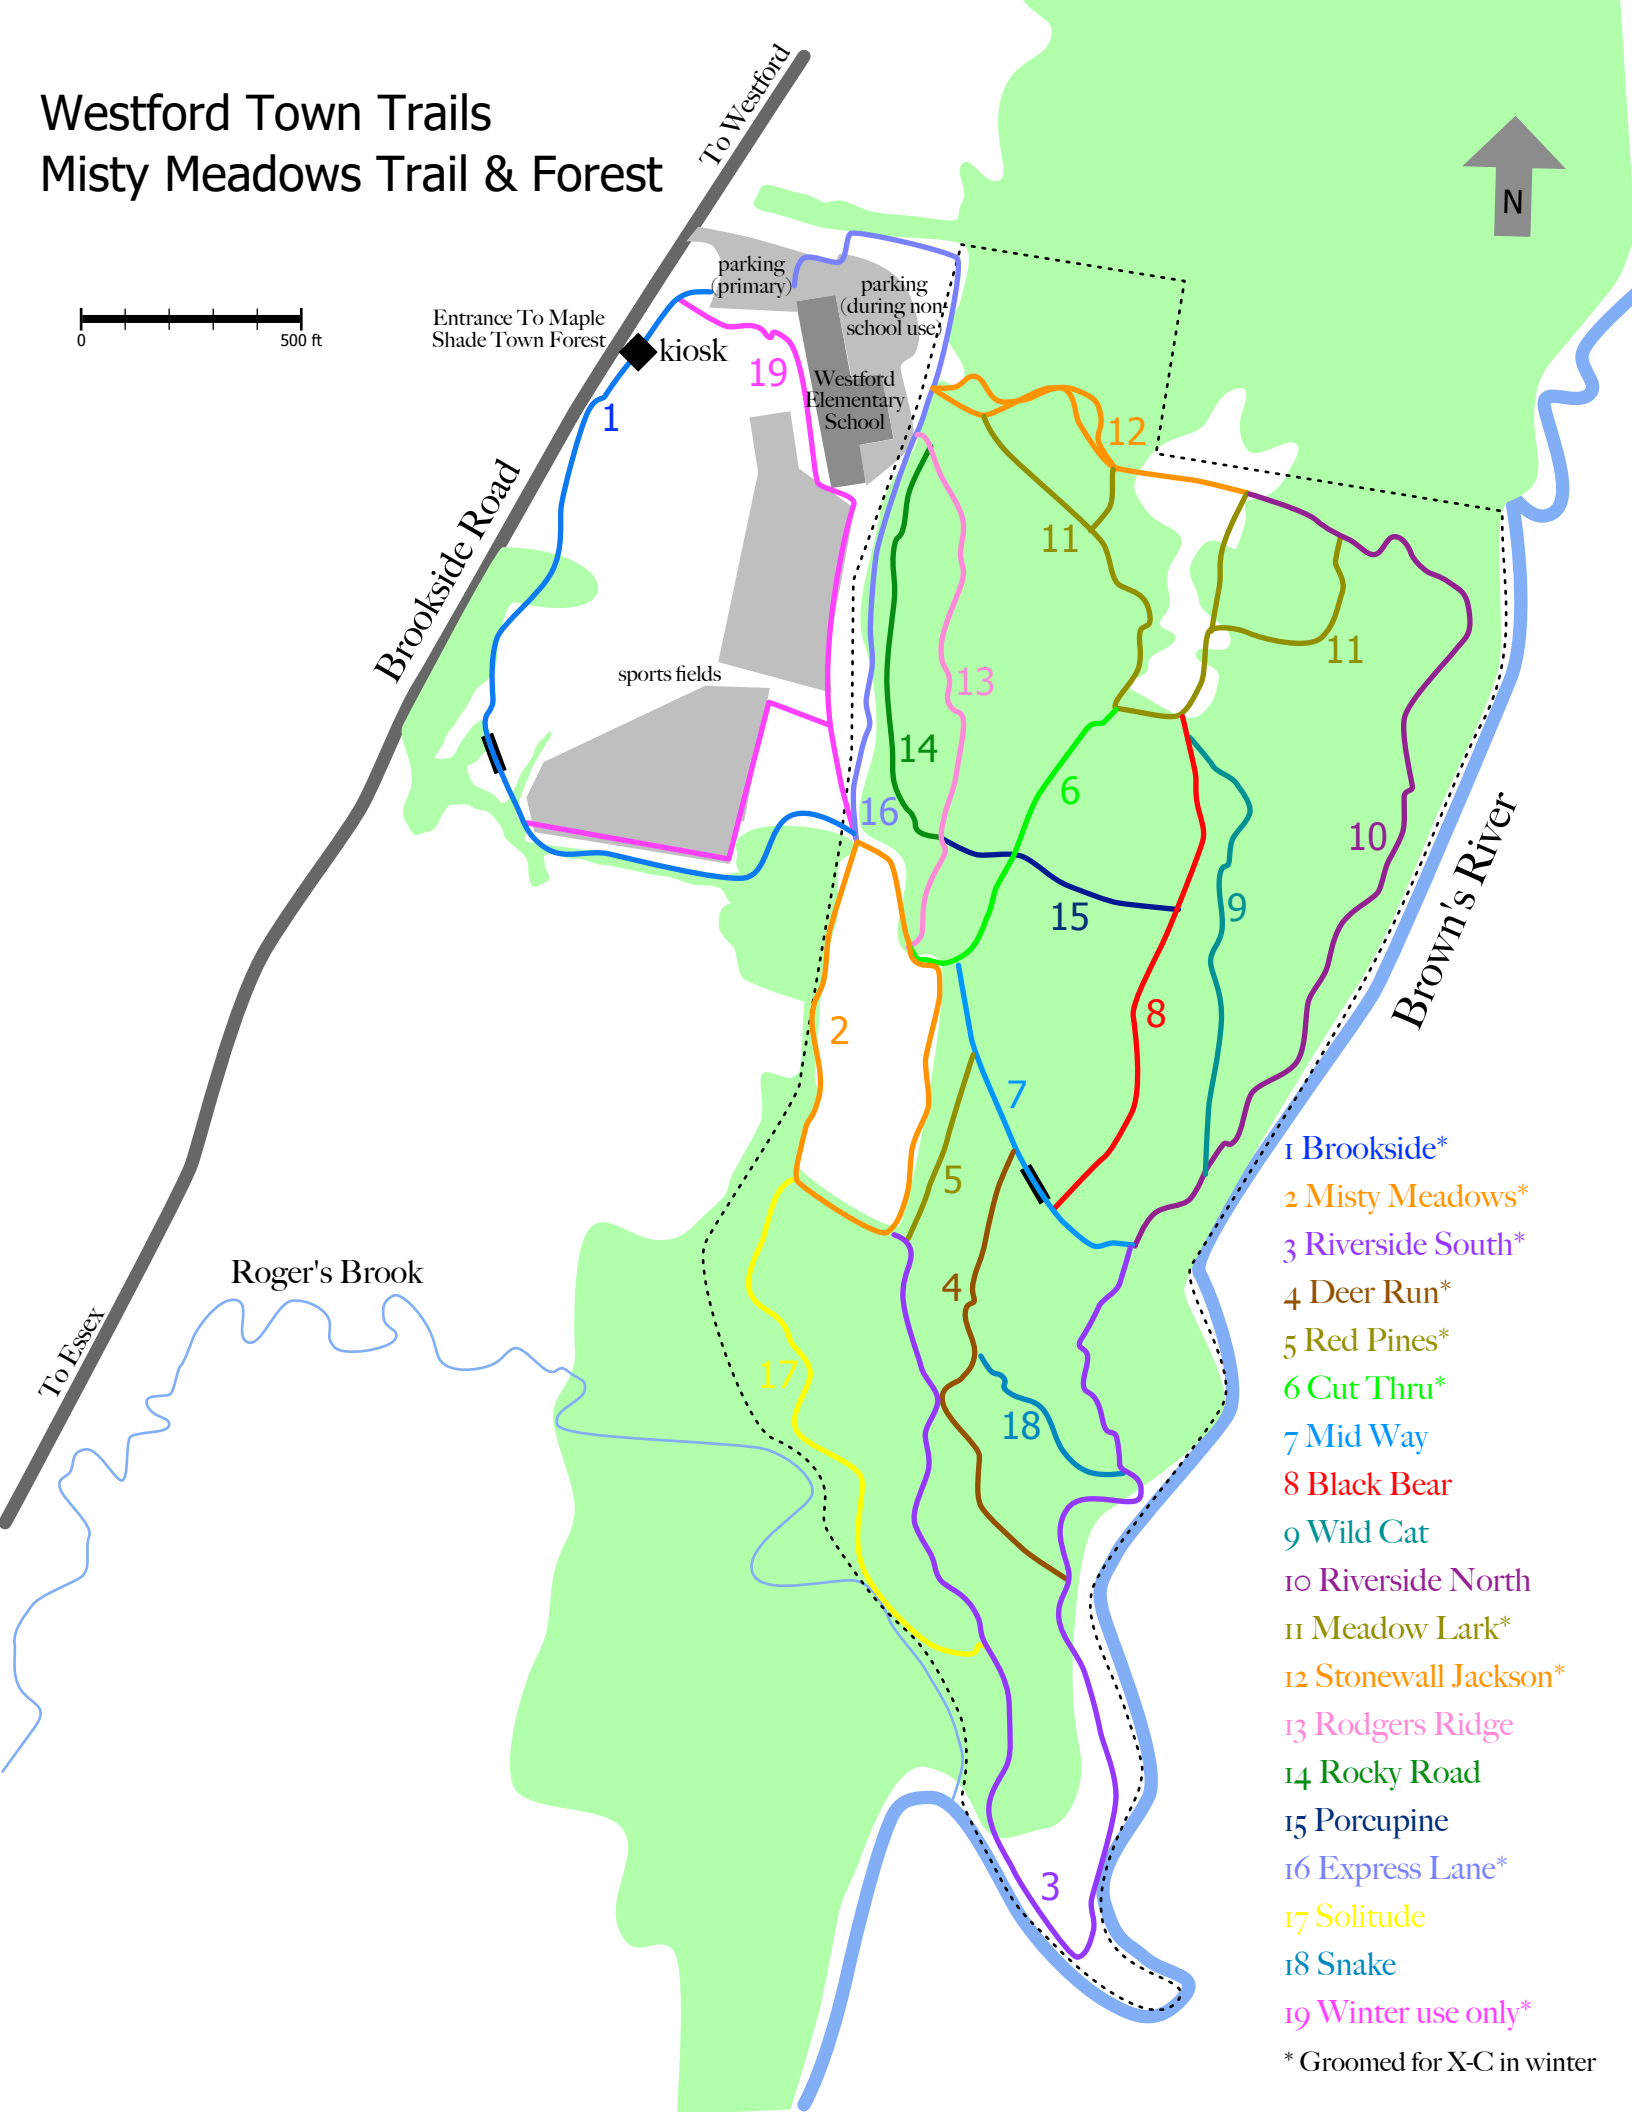

# Westford Town Trails

## Misty Meadows Trail & Forest

Entrance To Maple Shade Town Forest

parking (primary)

parking (during non school use)

Westford Elementary School

sports fields

kiosk

- 1 Brookside\*
  - 2 Misty Meadows\*
  - 3 Riverside South\*
  - 4 Deer Run\*
  - 5 Red Pines\*
  - 6 Cut Thru\*
  - 7 Mid Way
  - 8 Black Bear
  - 9 Wild Cat
  - 10 Riverside North
  - 11 Meadow Lark\*
  - 12 Stonewall Jackson\*
  - 13 Rodgers Ridge
  - 14 Rocky Road
  - 15 Porcupine
  - 16 Express Lane\*
  - 17 Solitude
  - 18 Snake
  - 19 Winter use only\*
- \* Groomed for X-C in winter