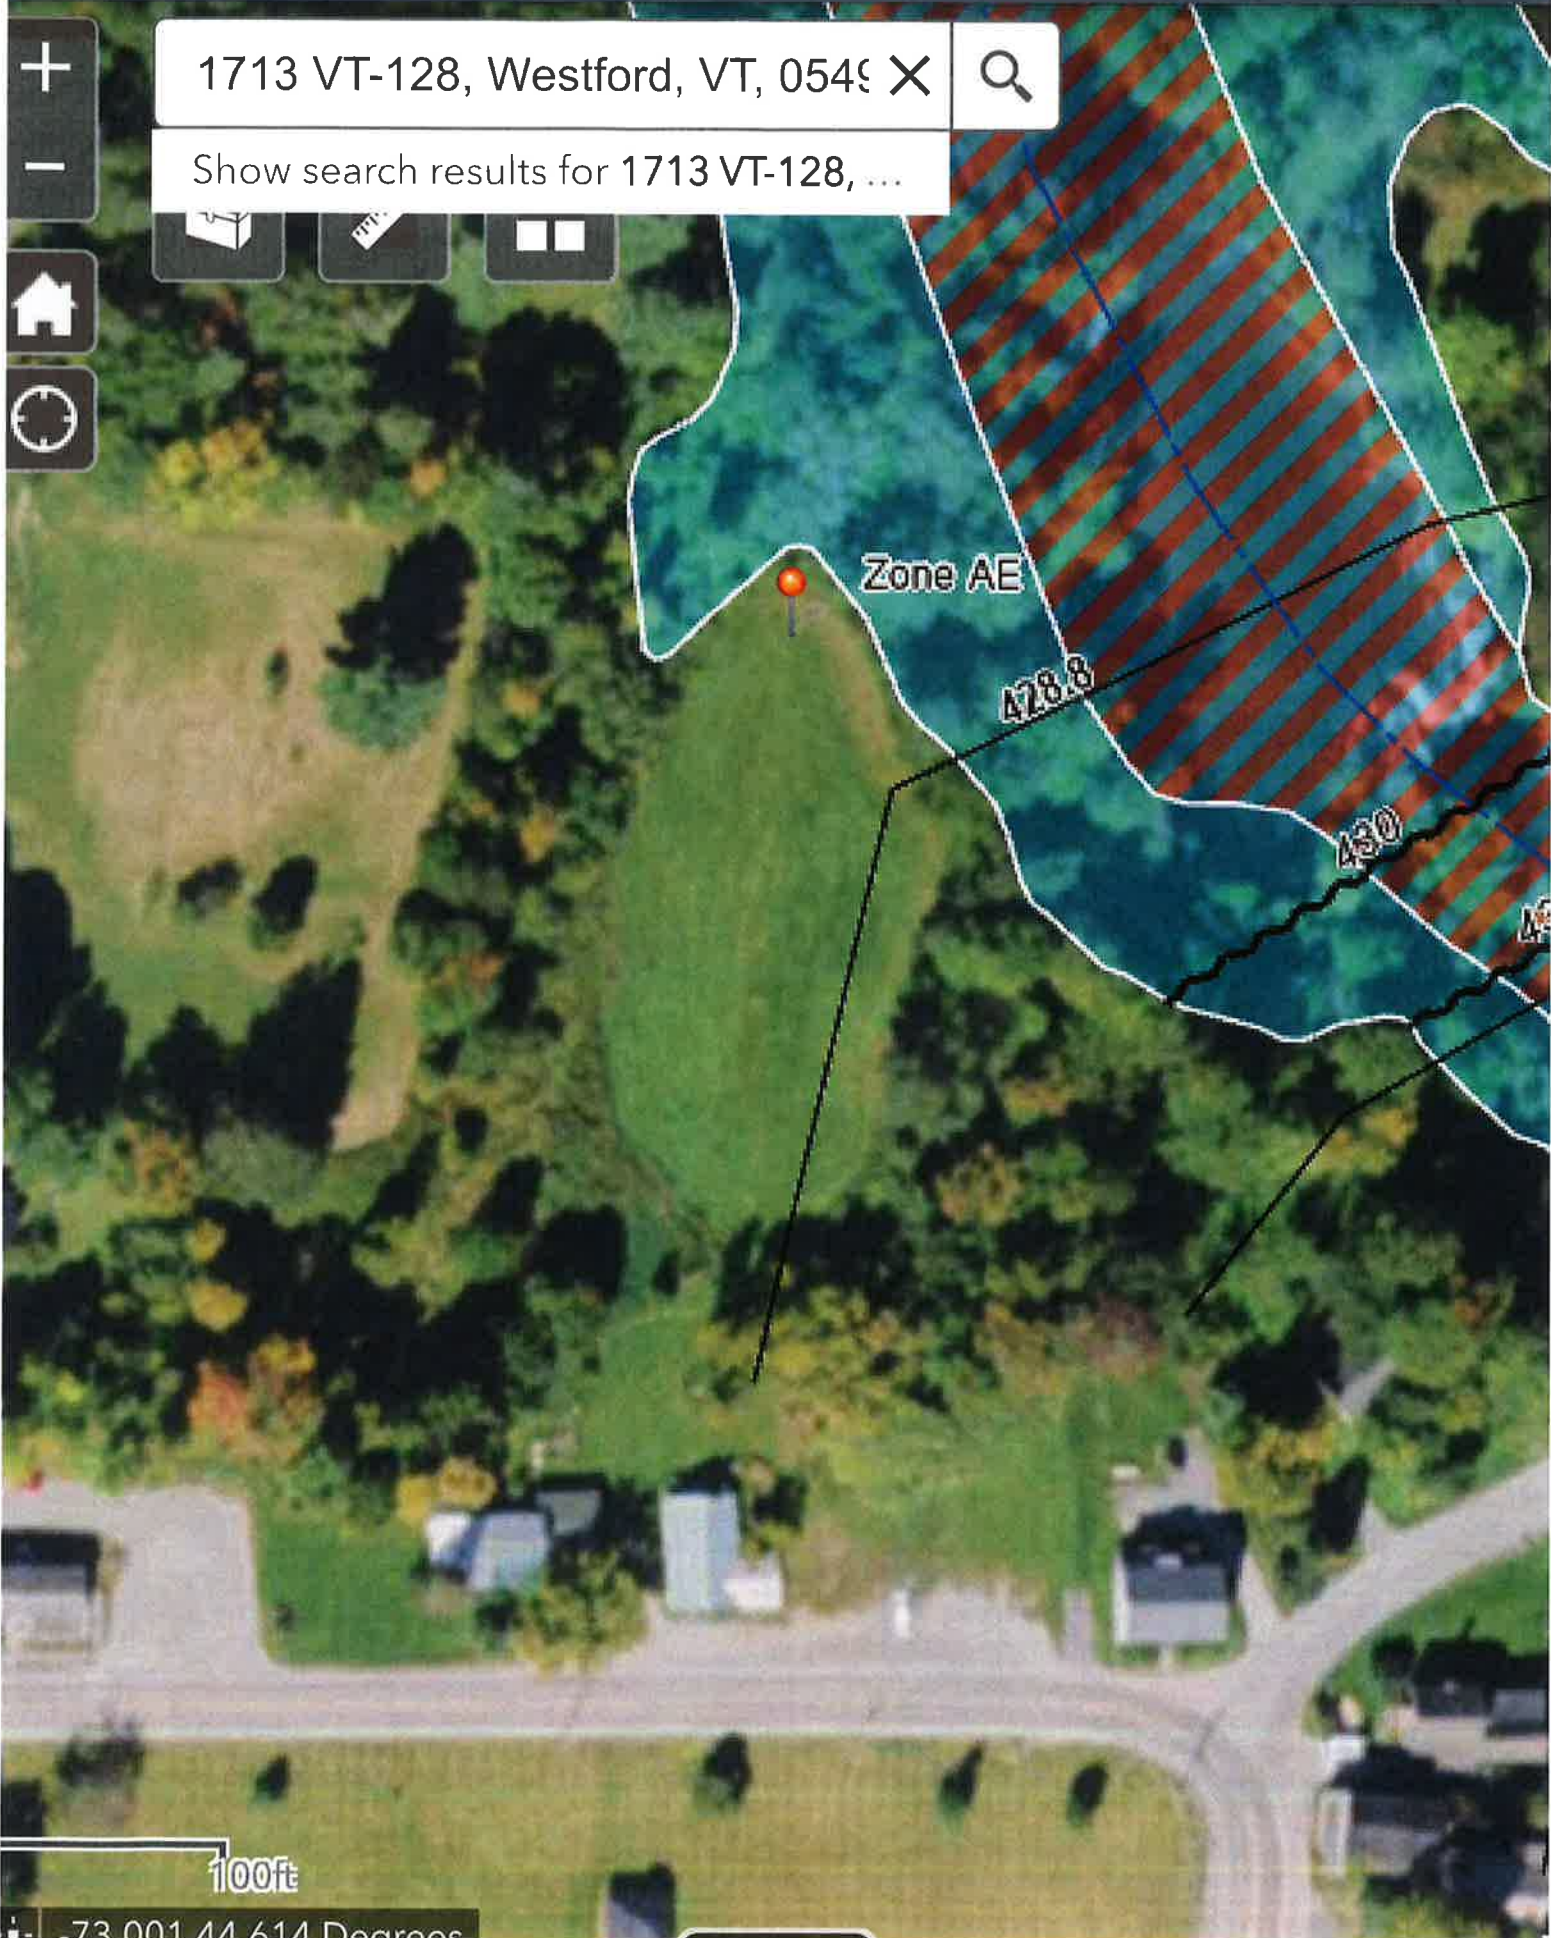

1713 VT-128, Westford, VT, 05495 X

Show search results for 1713 VT-128, ...

100ft

73.00144614 Degrees